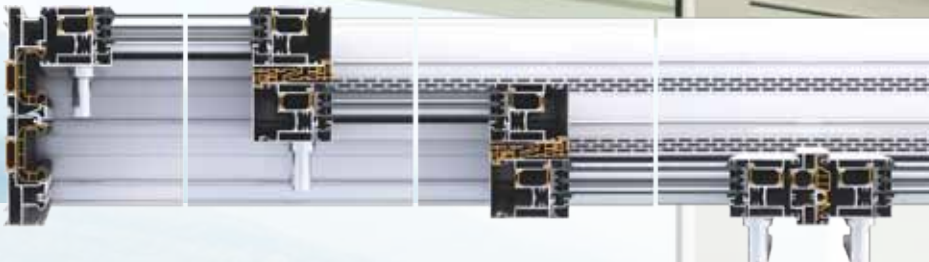

Dutemänn Glide-S 94mm slim-line aluminium profile

Triple Track **94mm mullion**

Dutemänn Glide-S triple track offers endless possibilities, with all panels being able to glide allowing the full use of your internal/external space. By choosing the triple track option two thirds of the aperture can be open allowing for modern open plan living

For large or small apertures Glide-S triple track make s a superb alternative to Dutemänn Bi-folding doors

Our unique Glide-S sliding mechanism lifts the sash to deliver smooth effortless operation and performance of up to 400 kilos per panel. The reinforced frame allows for extended openings, maintaining superb unhindered views of wonderful vistas. Making the most of the natural light and creating inspiring living spaces .