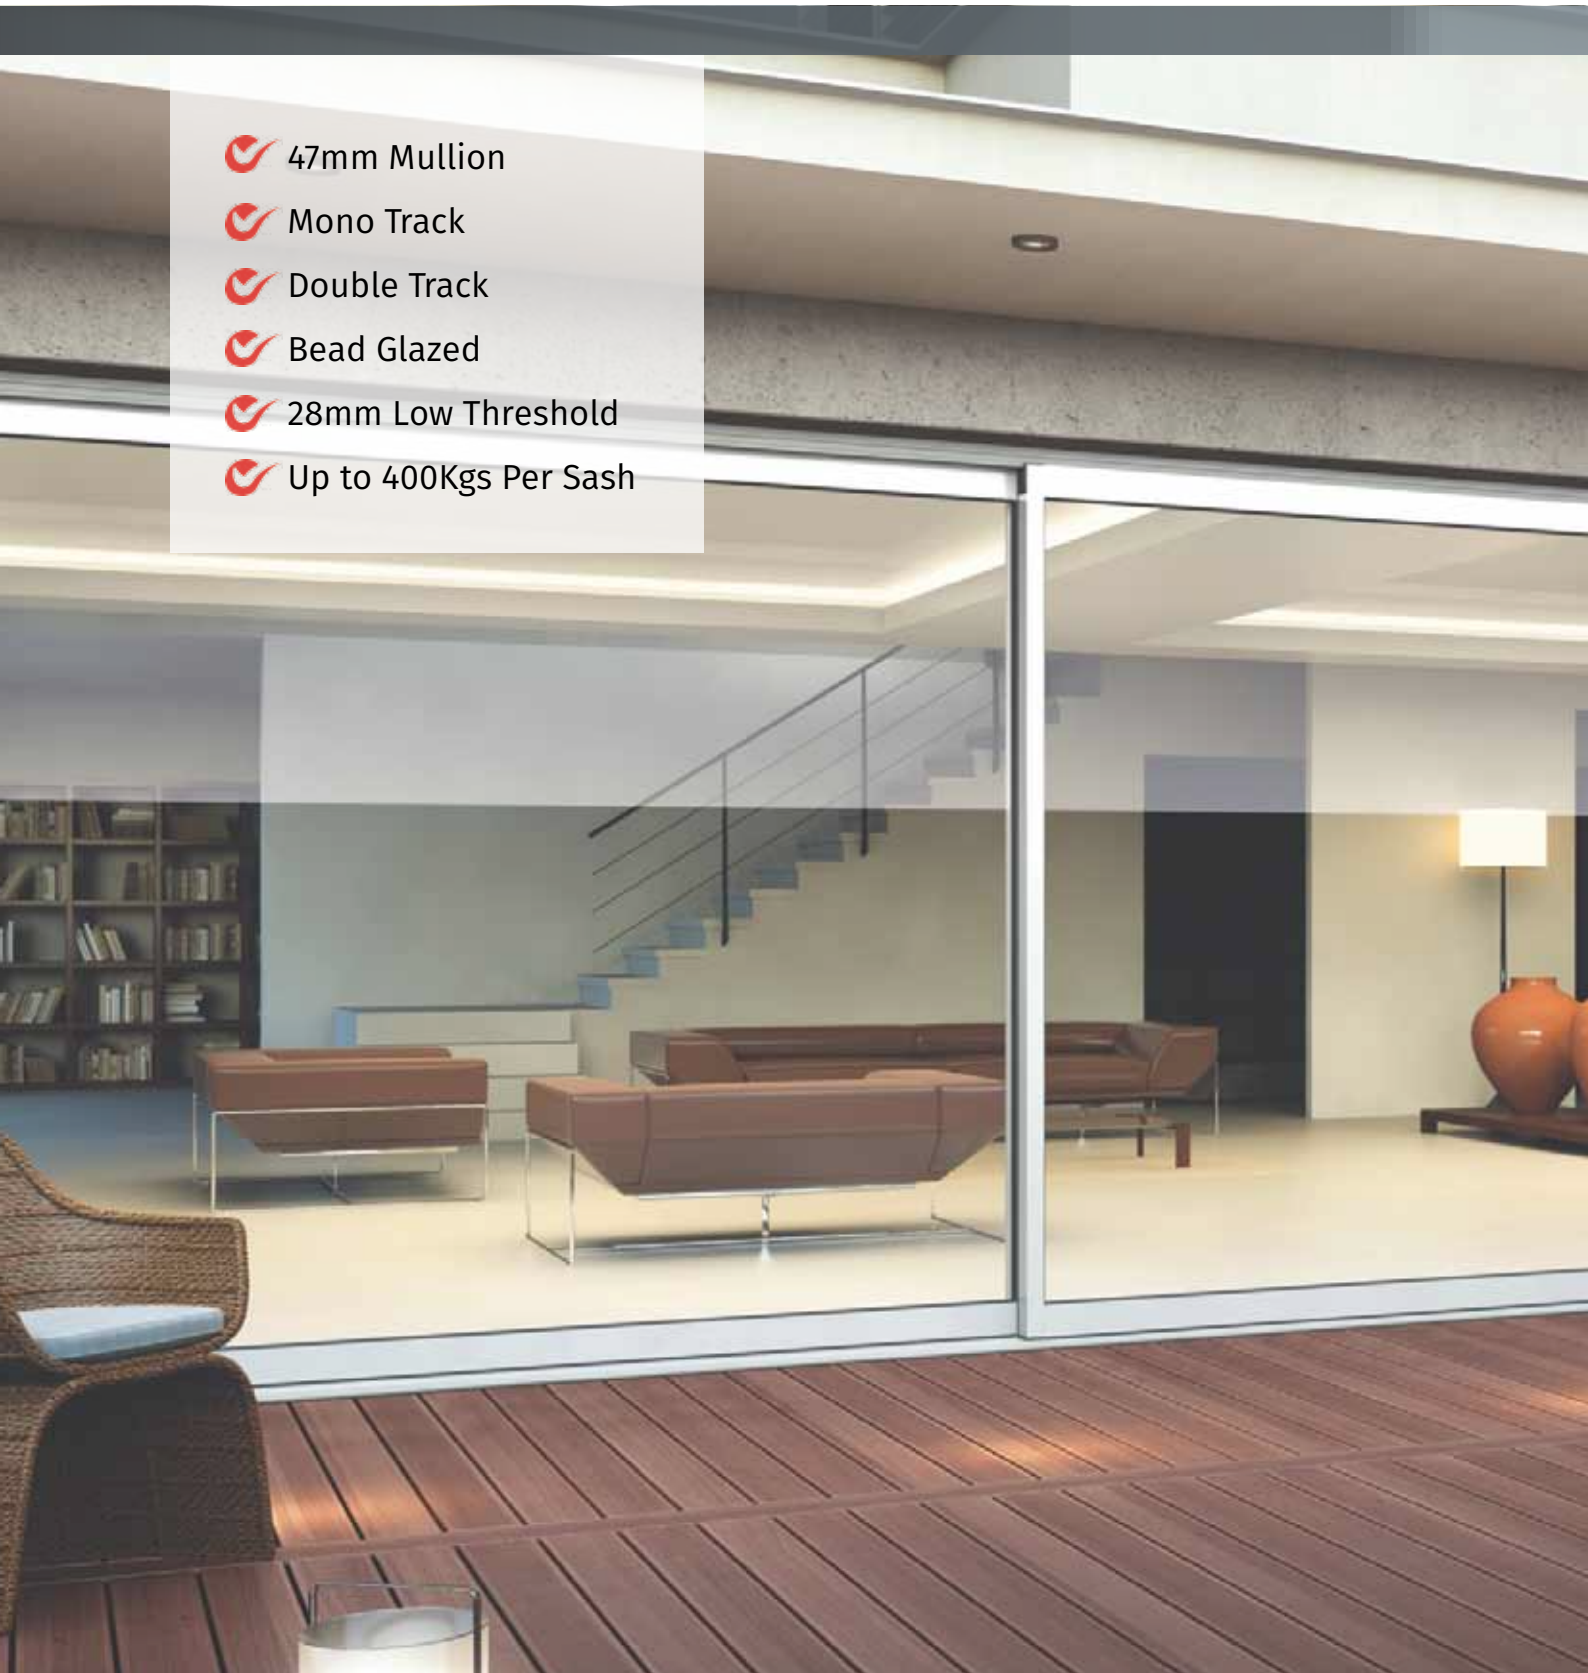

Dutemänn Glide-S 47mm slim-line aluminium profile

- ✓ 47mm Mullion
- ✓ Mono Track
- ✓ Double Track
- ✓ Bead Glazed
- ✓ 28mm Low Threshold
- ✓ Up to 400Kgs Per Sash