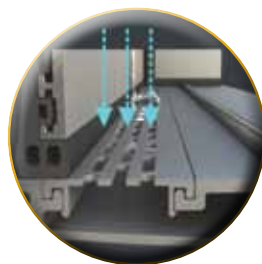

Sophisticated water evacuation system